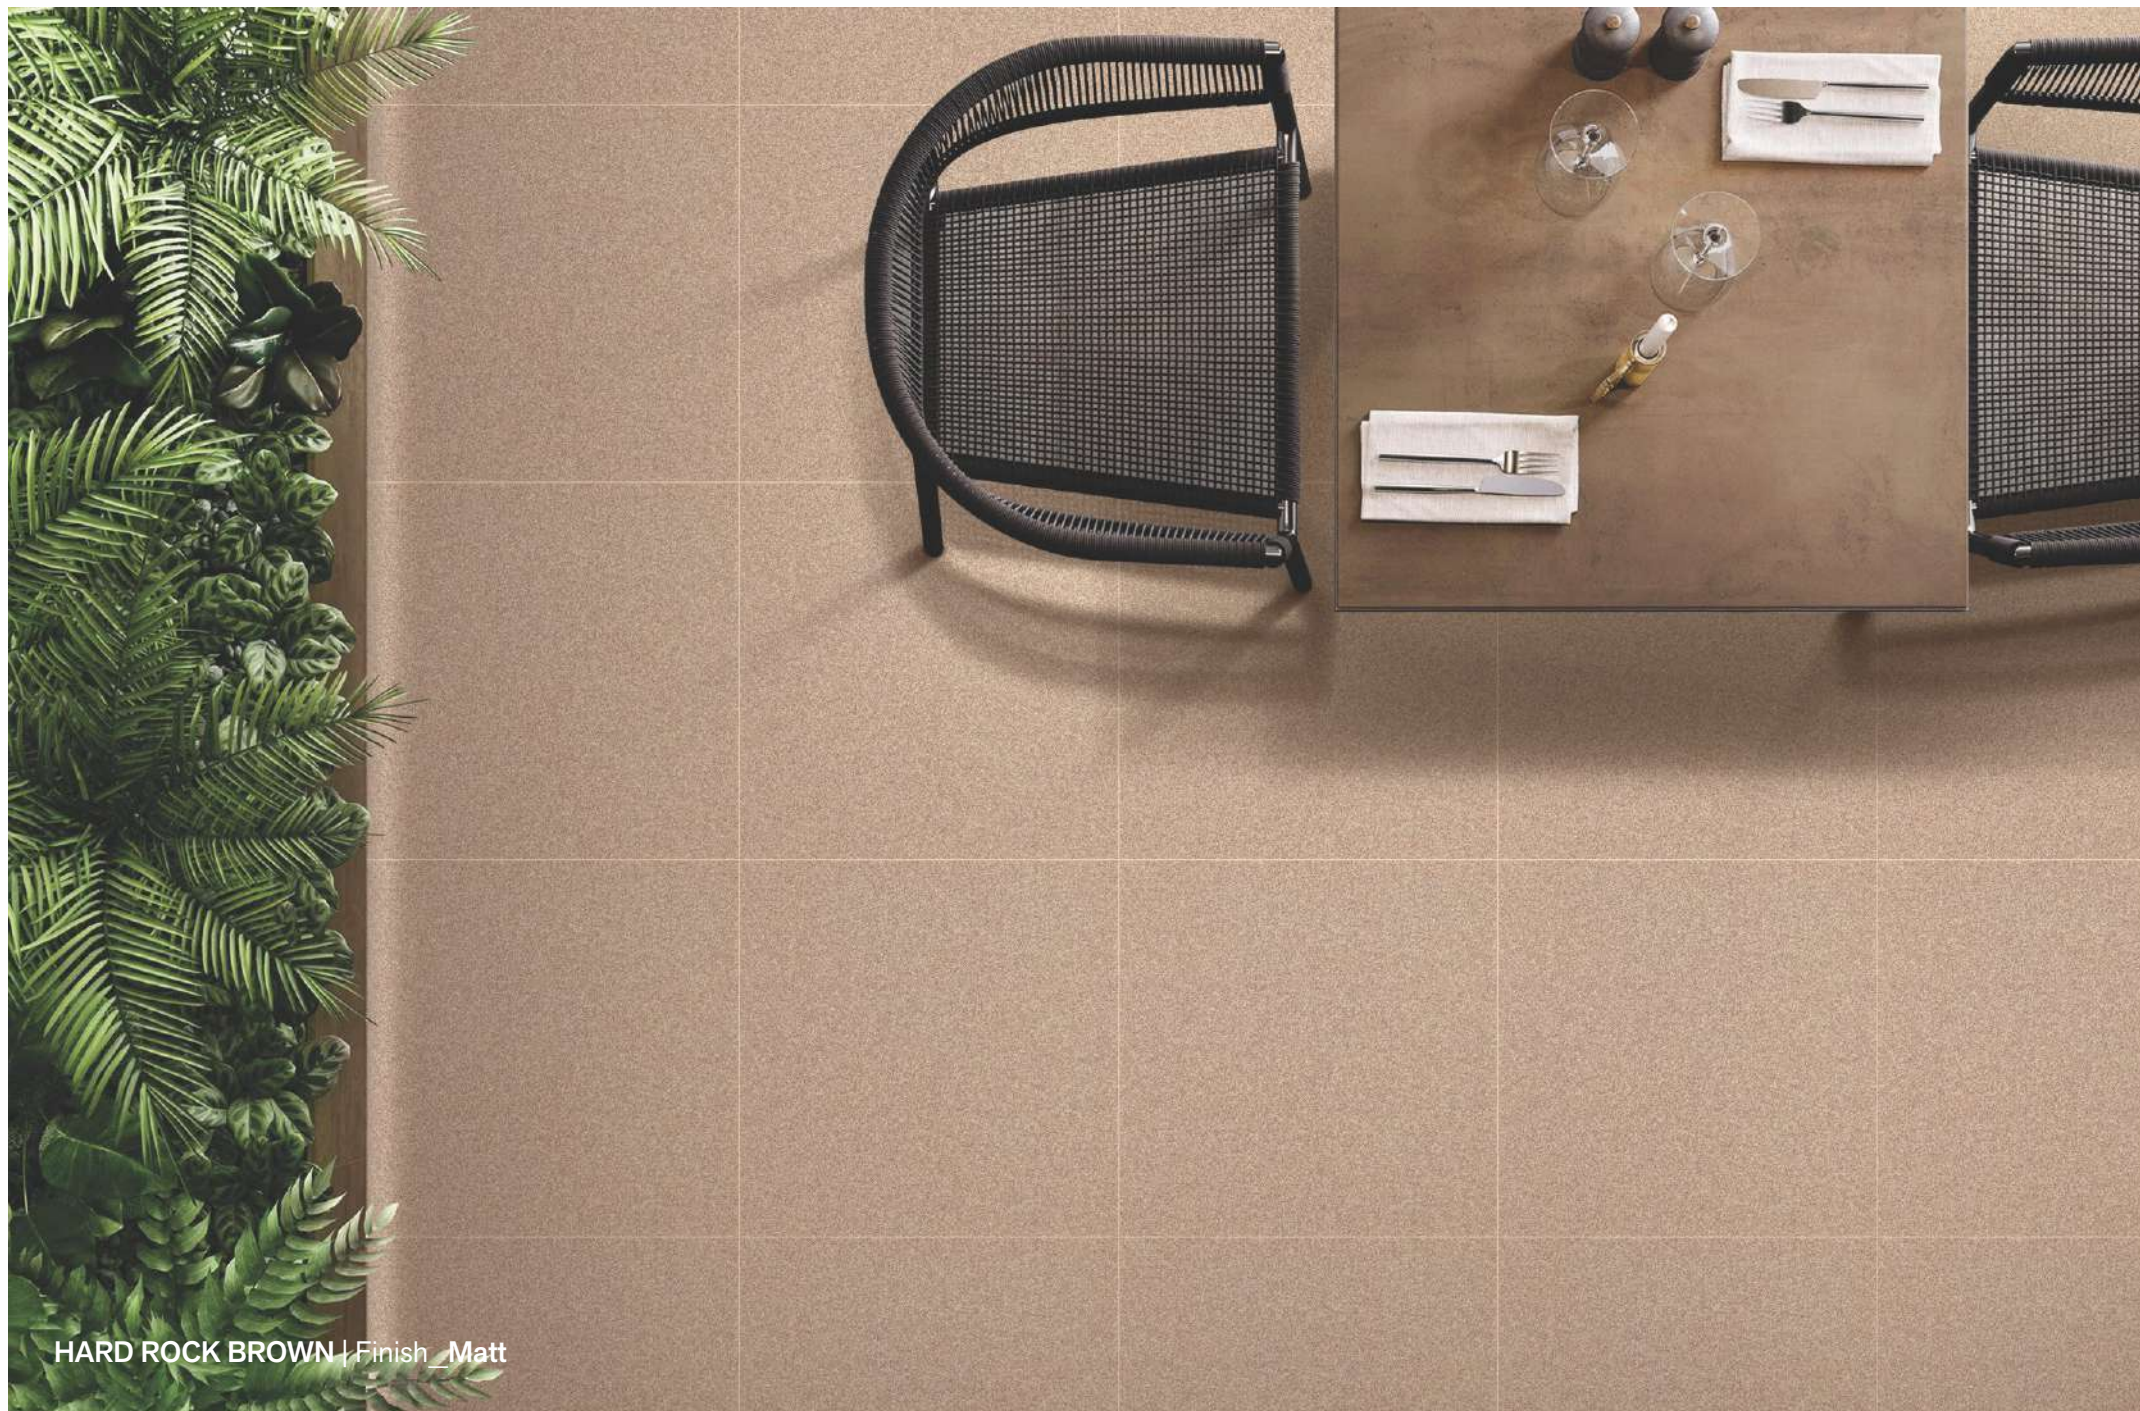

POLISHED

MATT

RUSTIC PUNCH

HARD ROCK BROWN | Finish_Matt

FULLBODY 
VITRIFIED TILES

Size_600x600mm

HARD ROCK BROWN

POLISHED