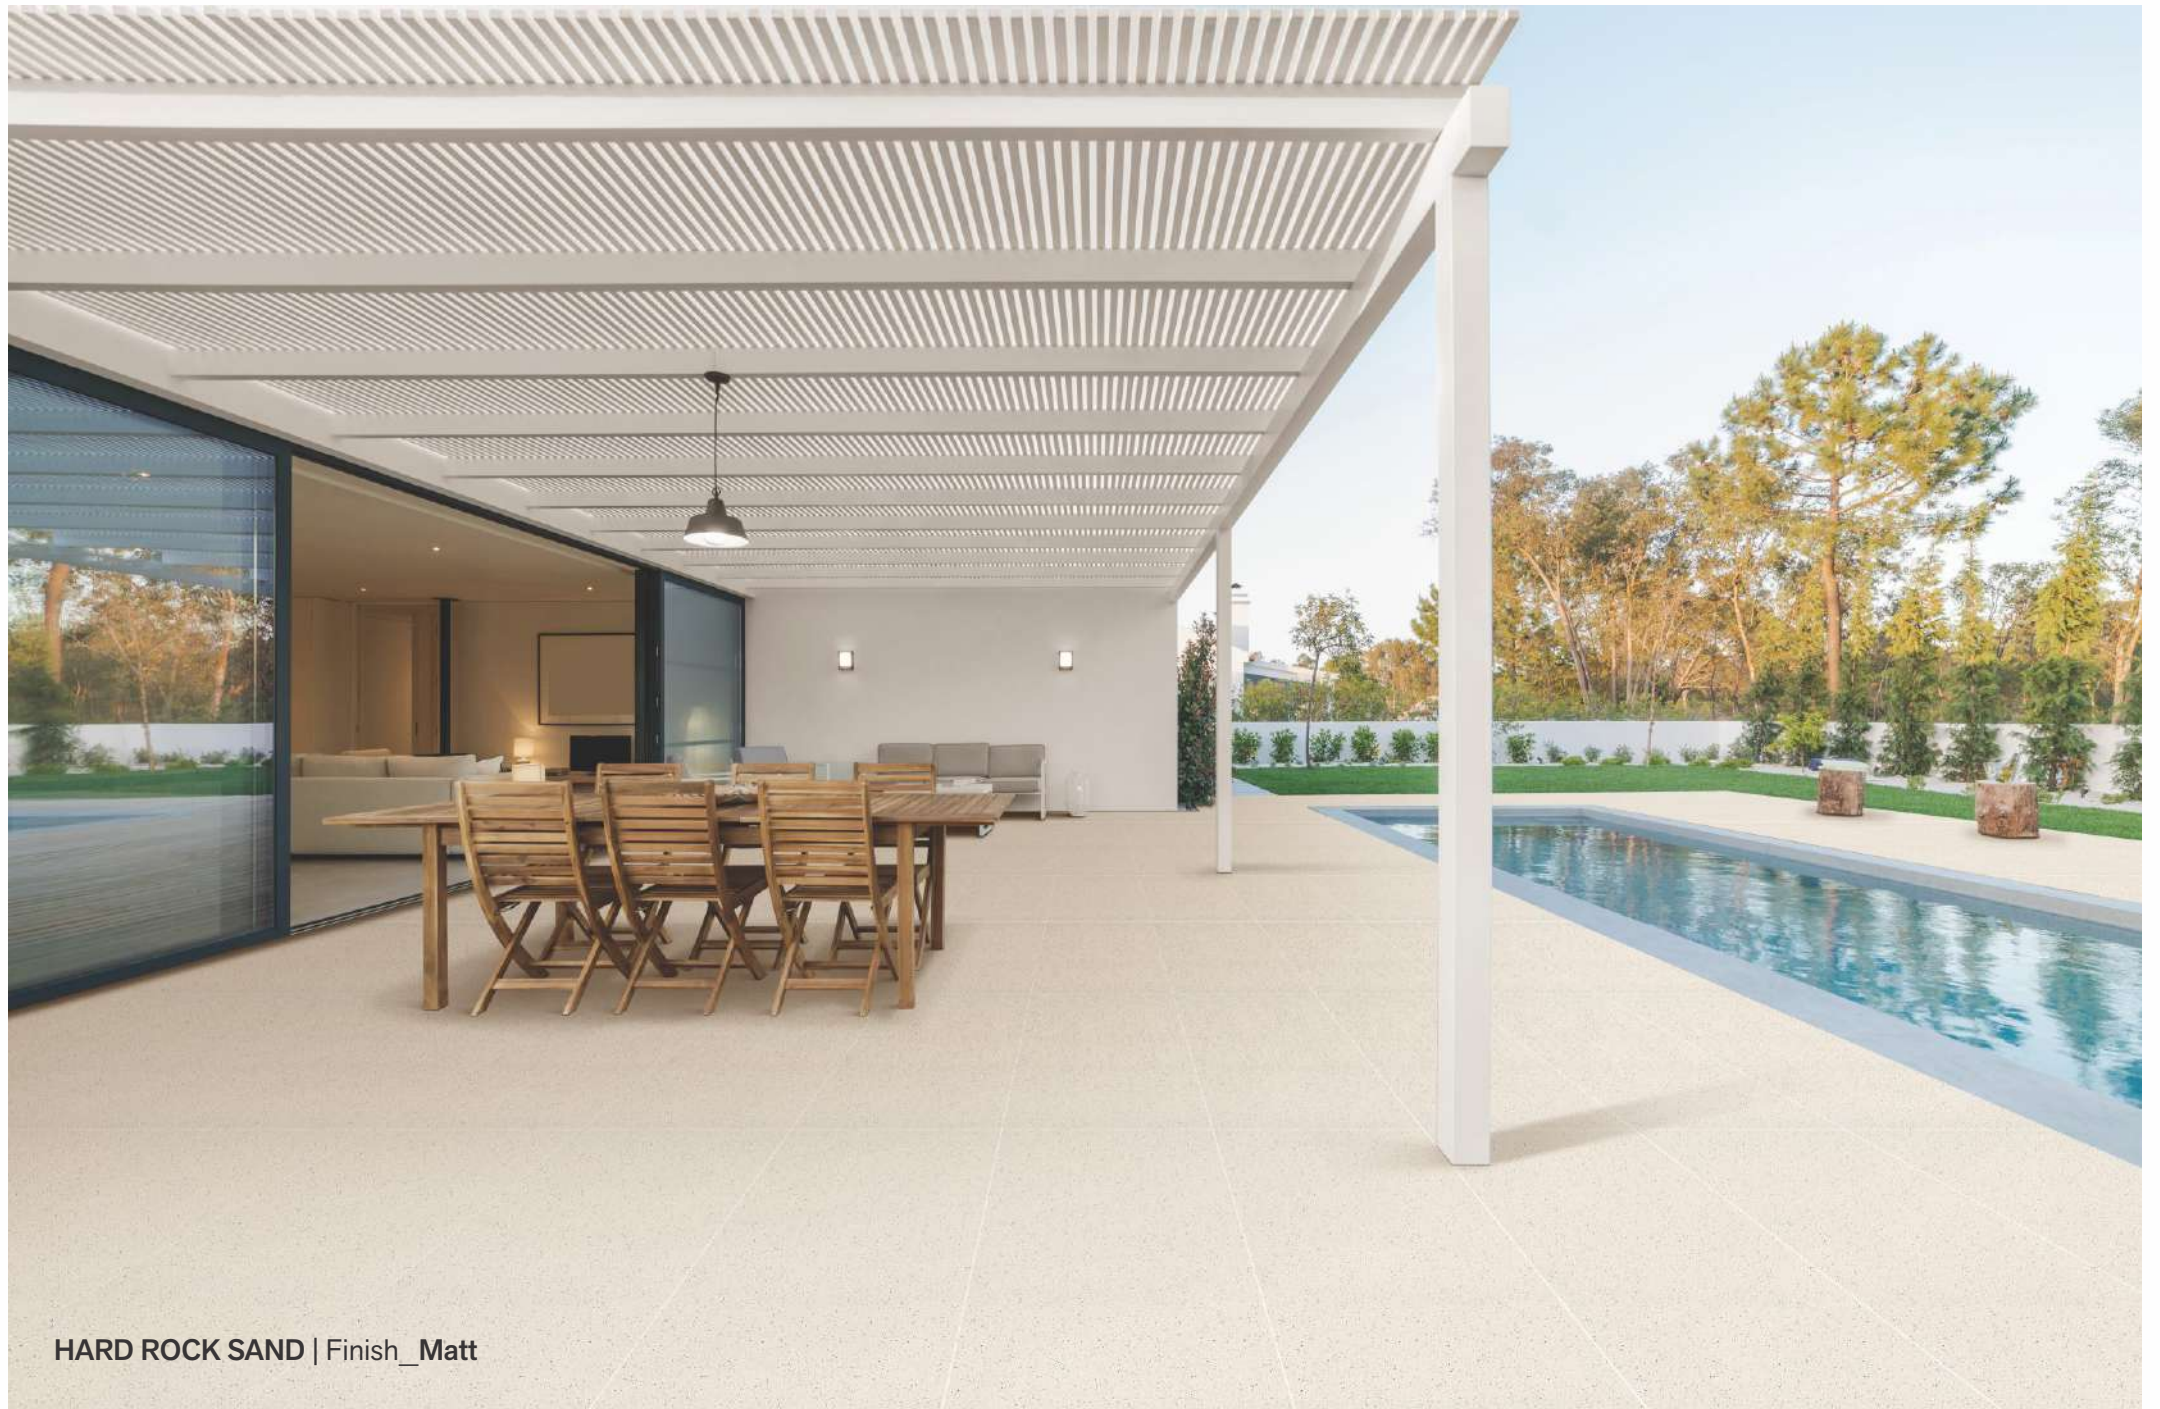

Size_600x1200mm

HARD ROCK KOTA

HARD ROCK SAND | Finish_Matt

POLISHED

MATT

FULLBODY 
VITRIFIED TILES

Size_600x1200mm

HARD ROCK SAND