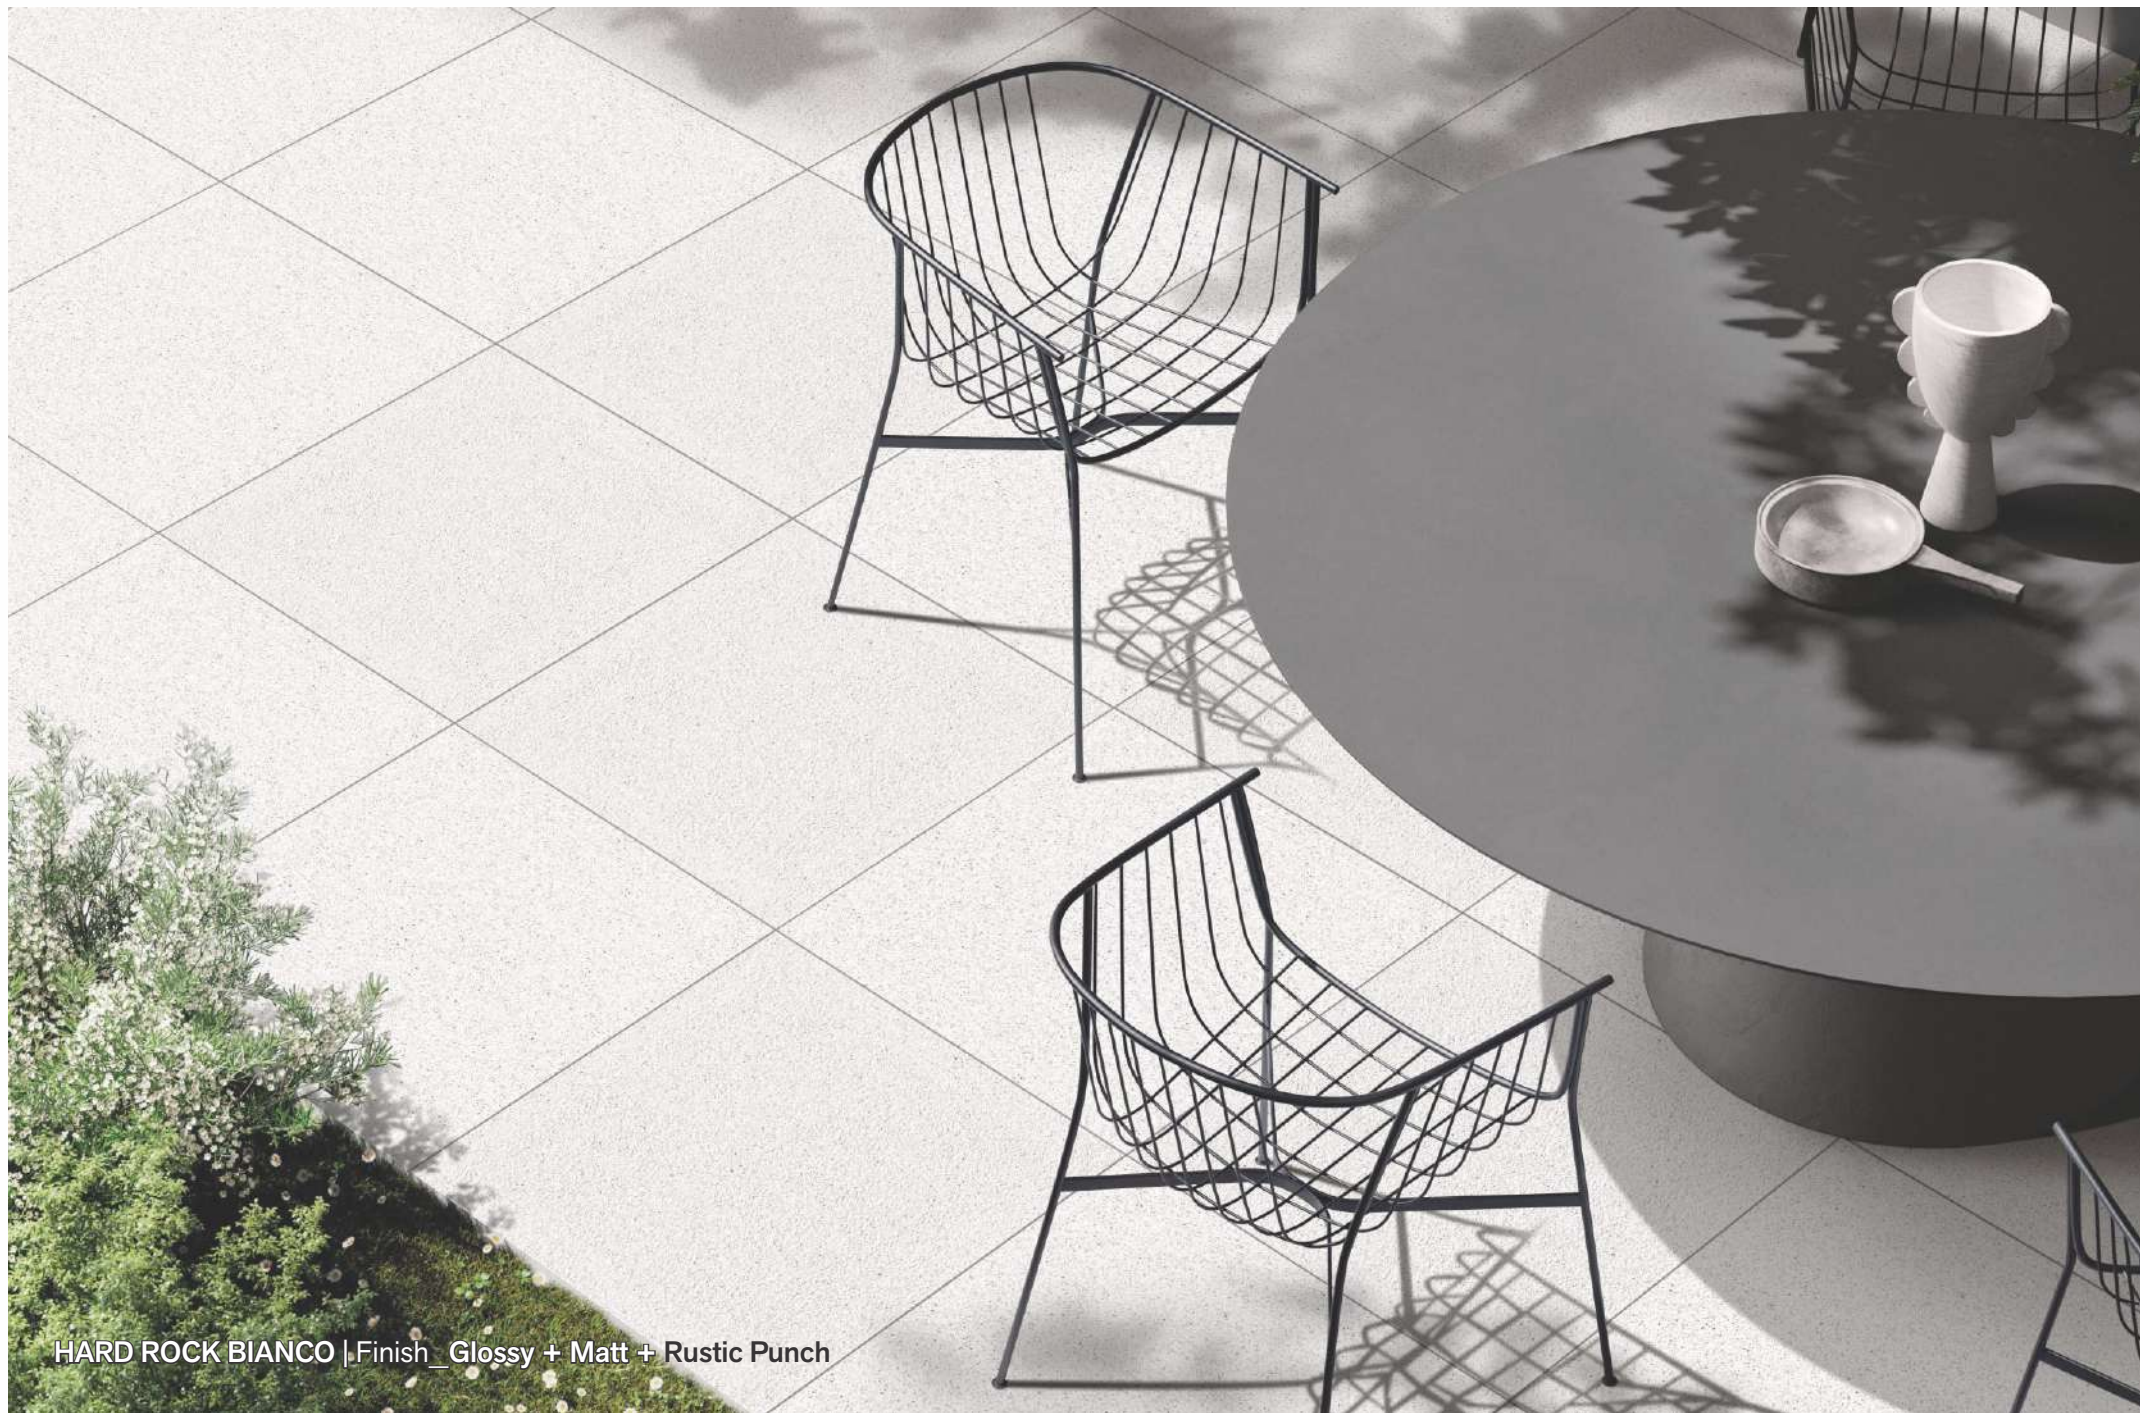

HARD ROCK BIANCO | Finish_Glossy + Matt + Rustic Punch