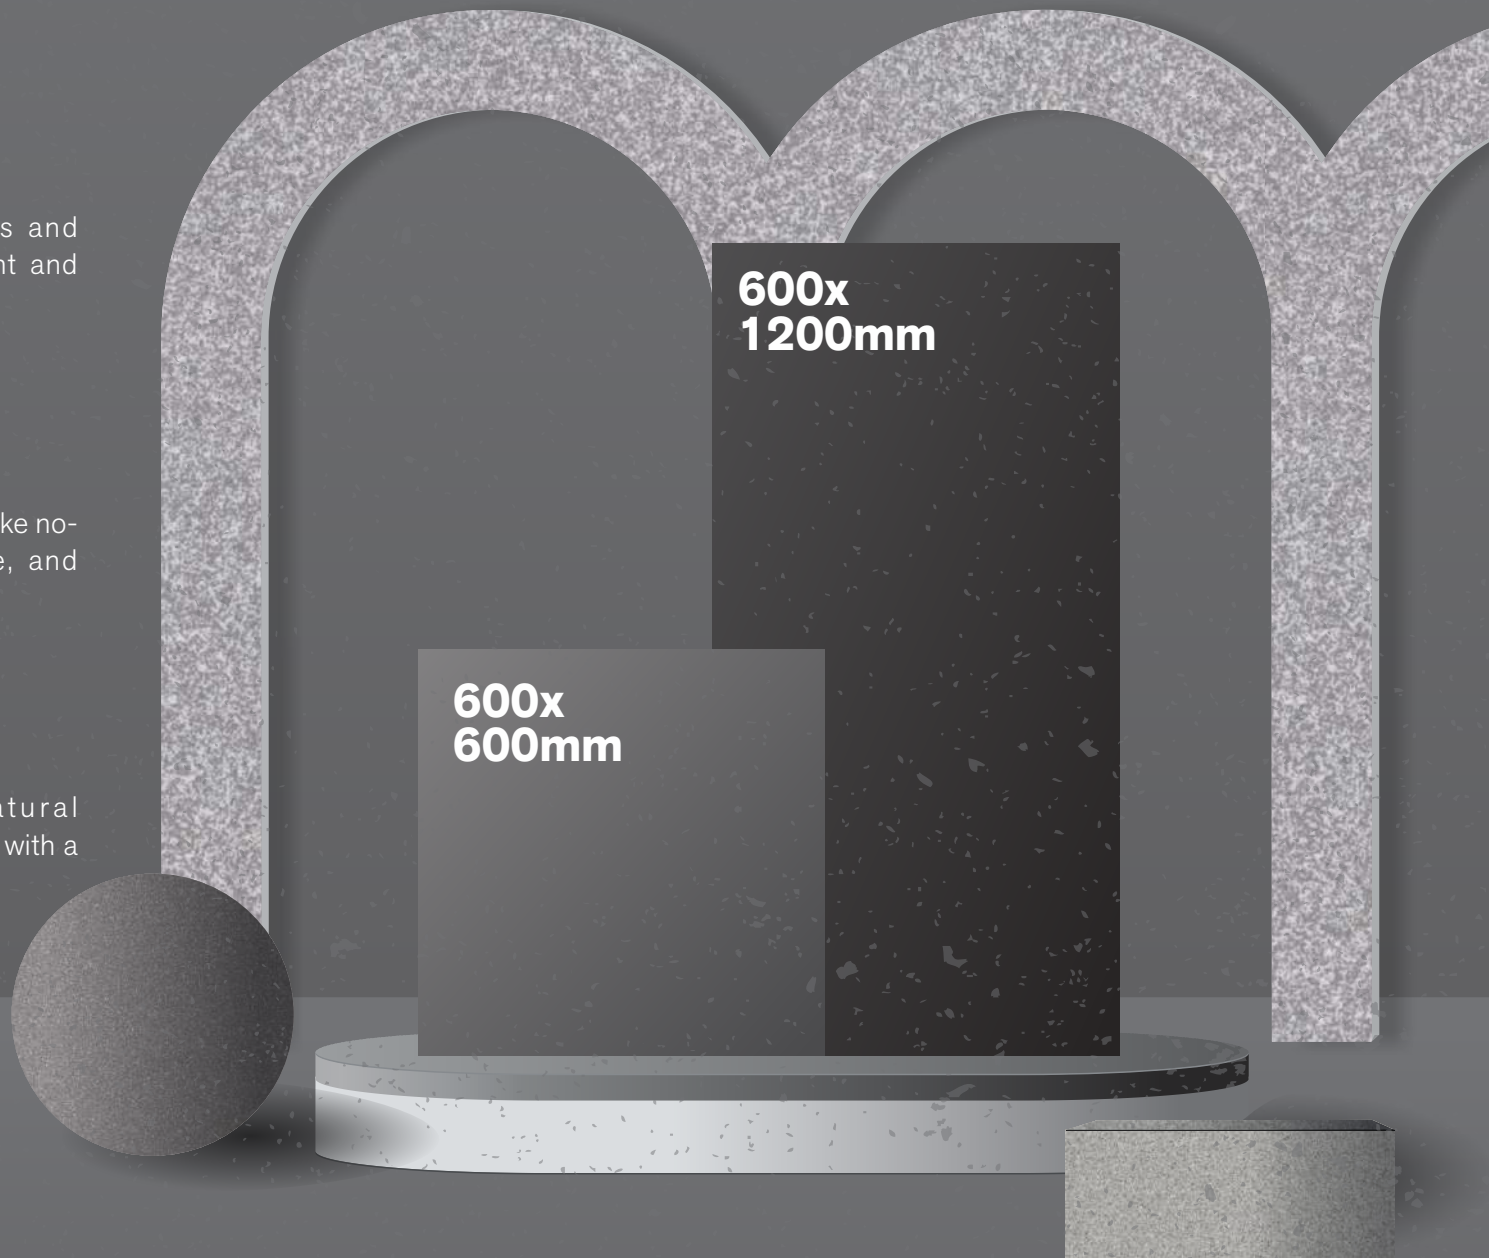

RUSTIC PUNCH

Rustic punch for natural ambiance in your spaces with a classic finish.