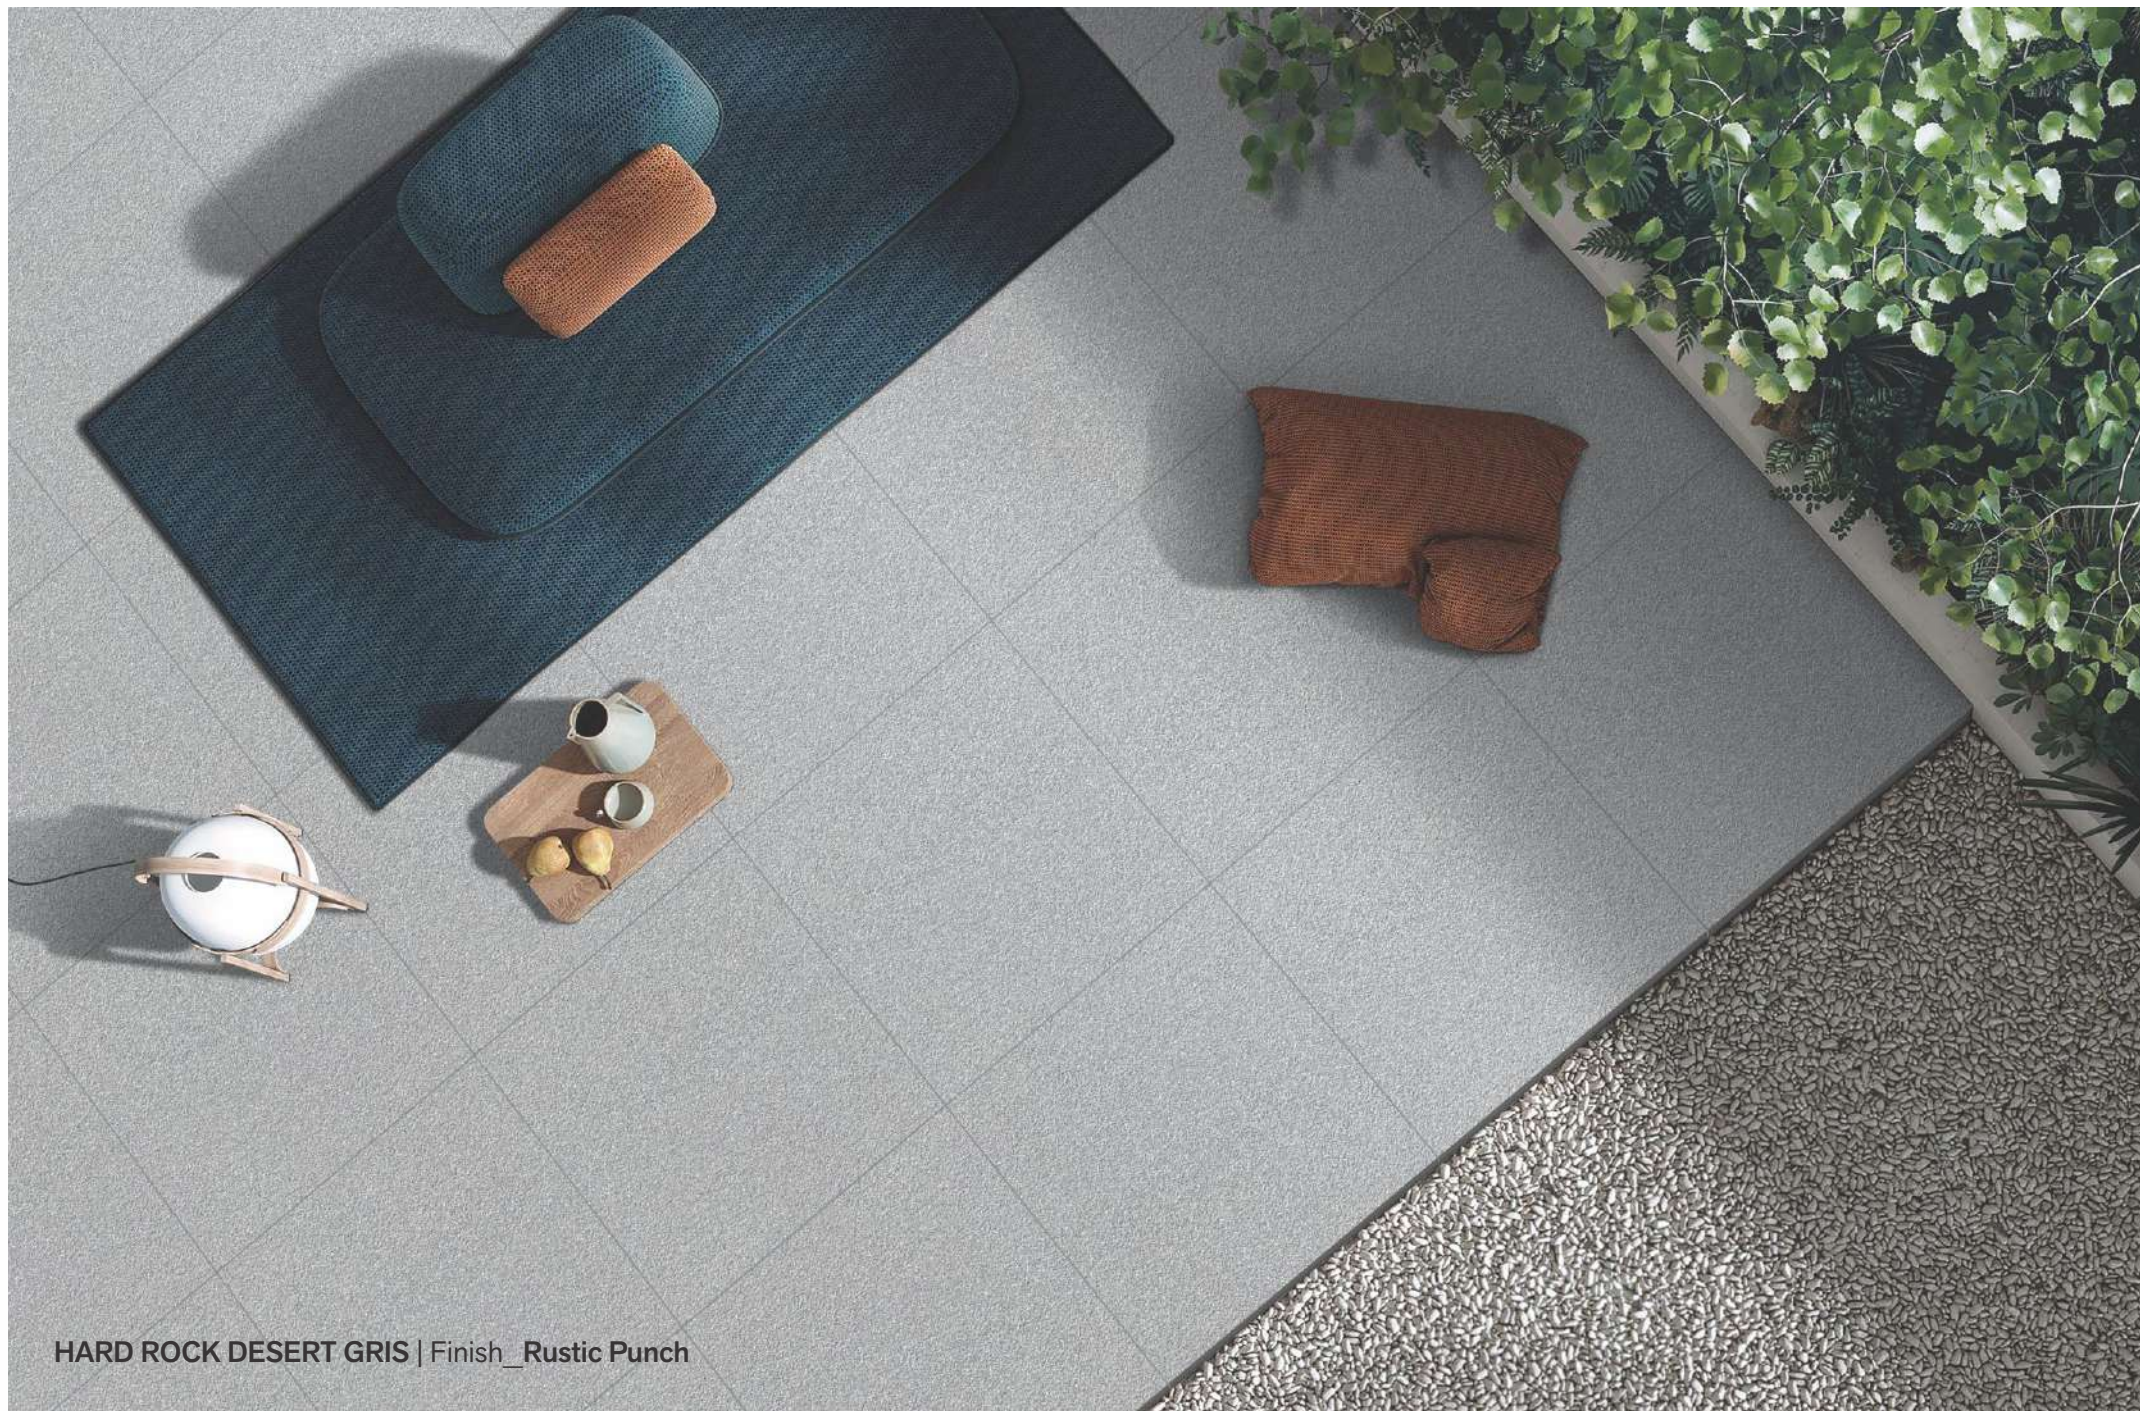

Stain
Resistance

Easy To
Install

Hygienic

HARD ROCK DESERT GRIS | Finish_Rustic Punch

FULLBODY
VITRIFIED TILES

Size_600x600mm

HARD ROCK DESERT GRIS

POLISHED