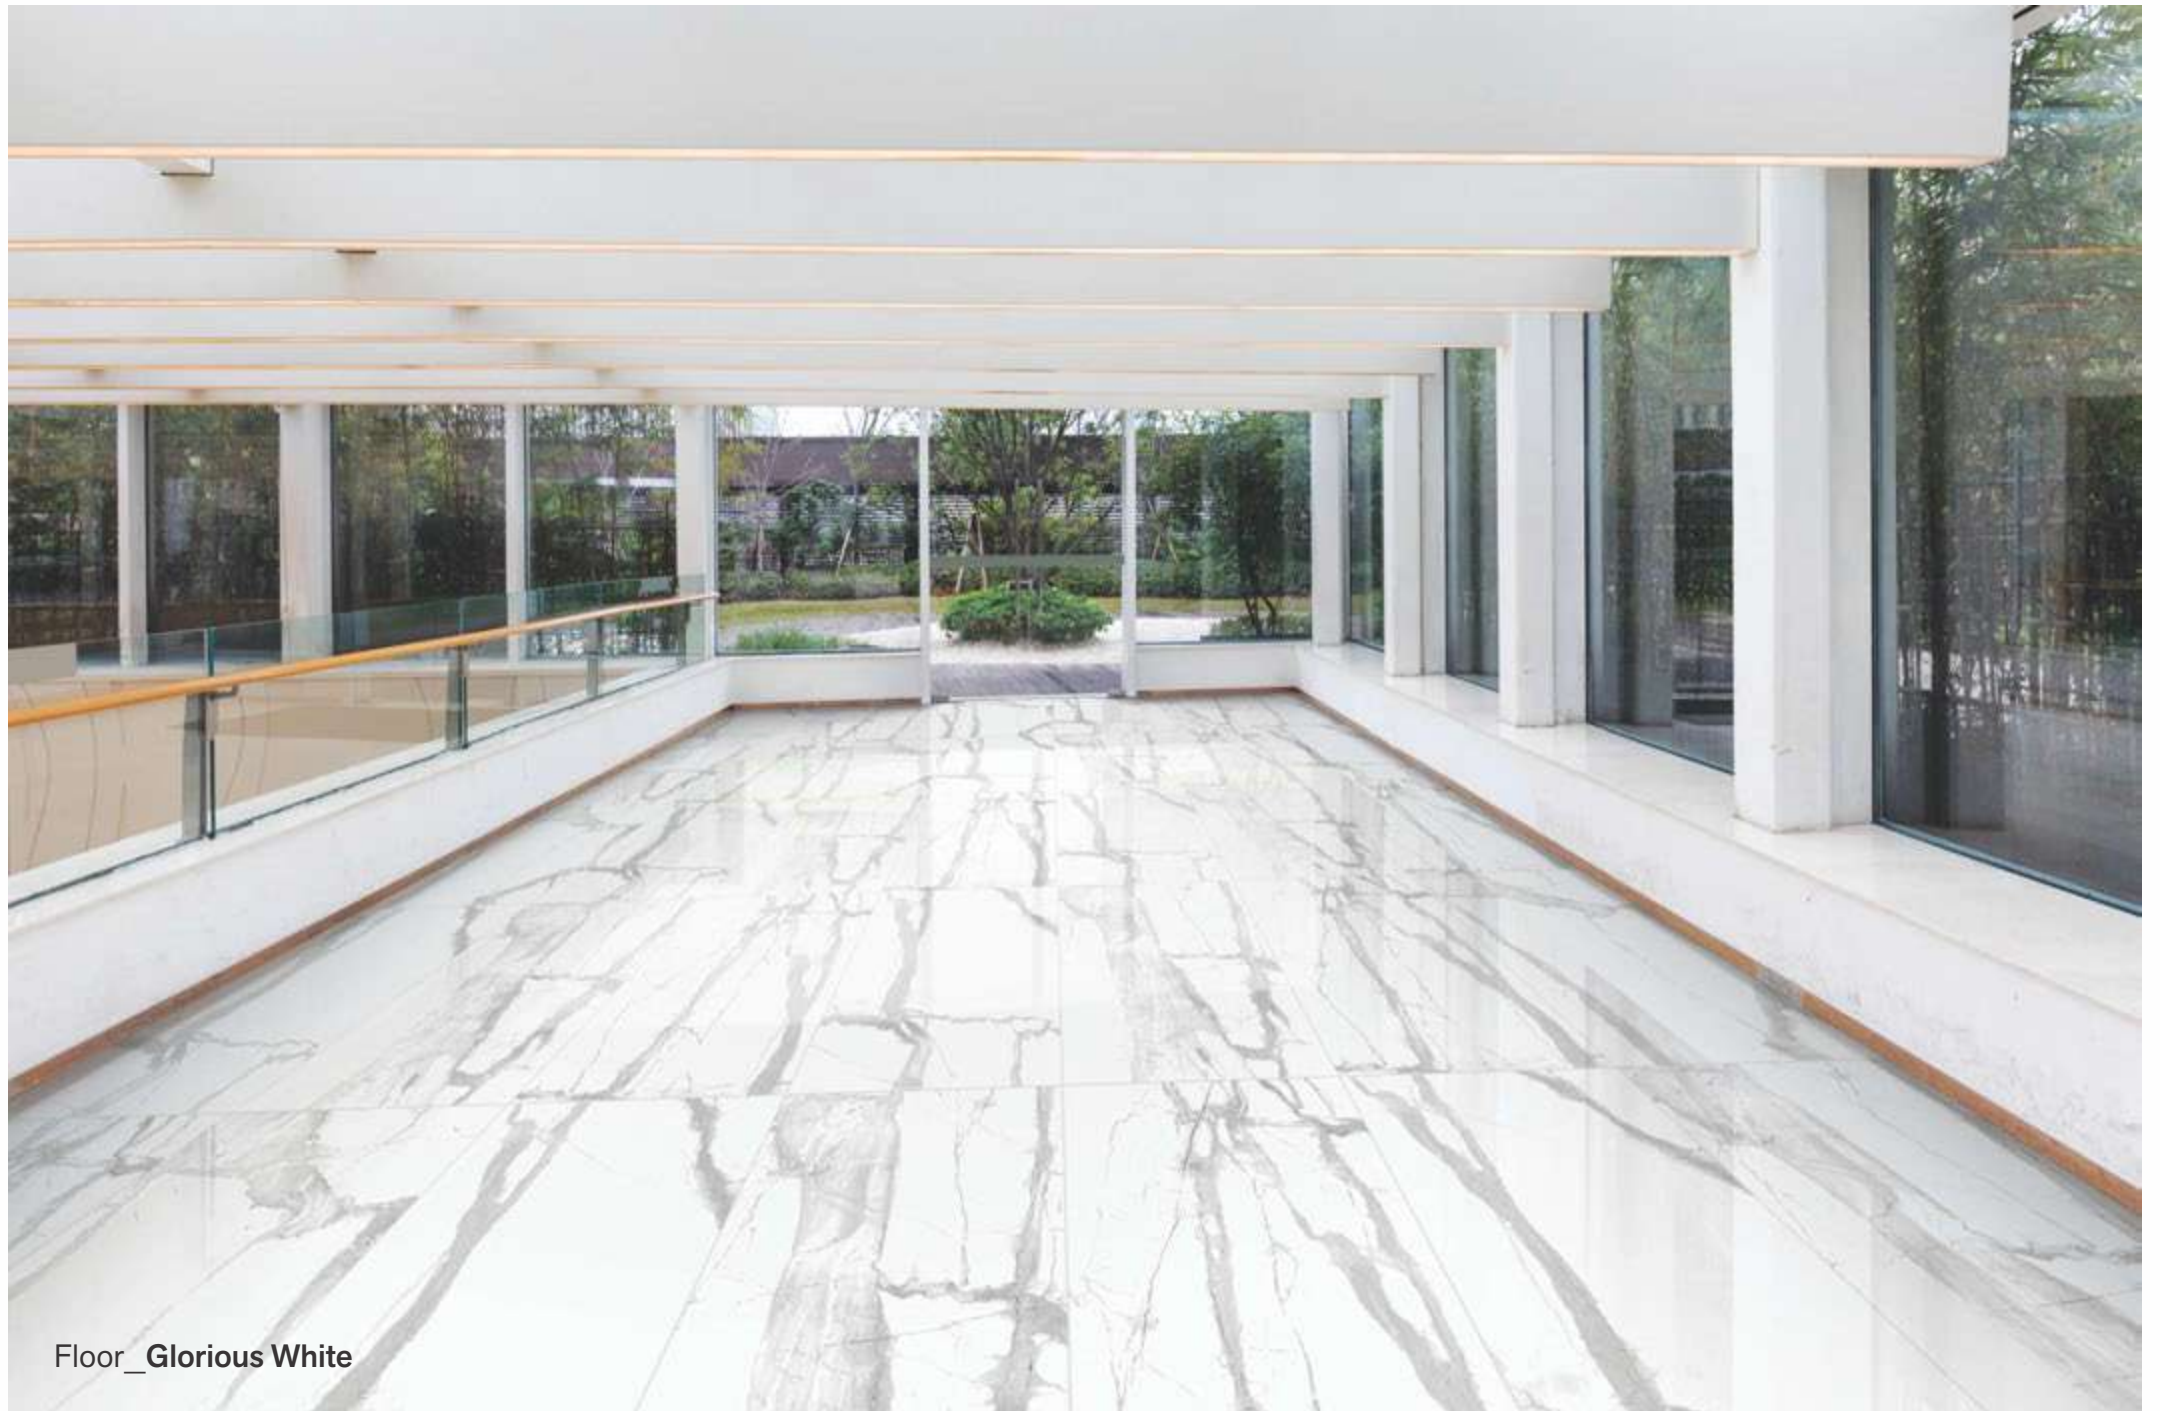

Floor_Glorious White