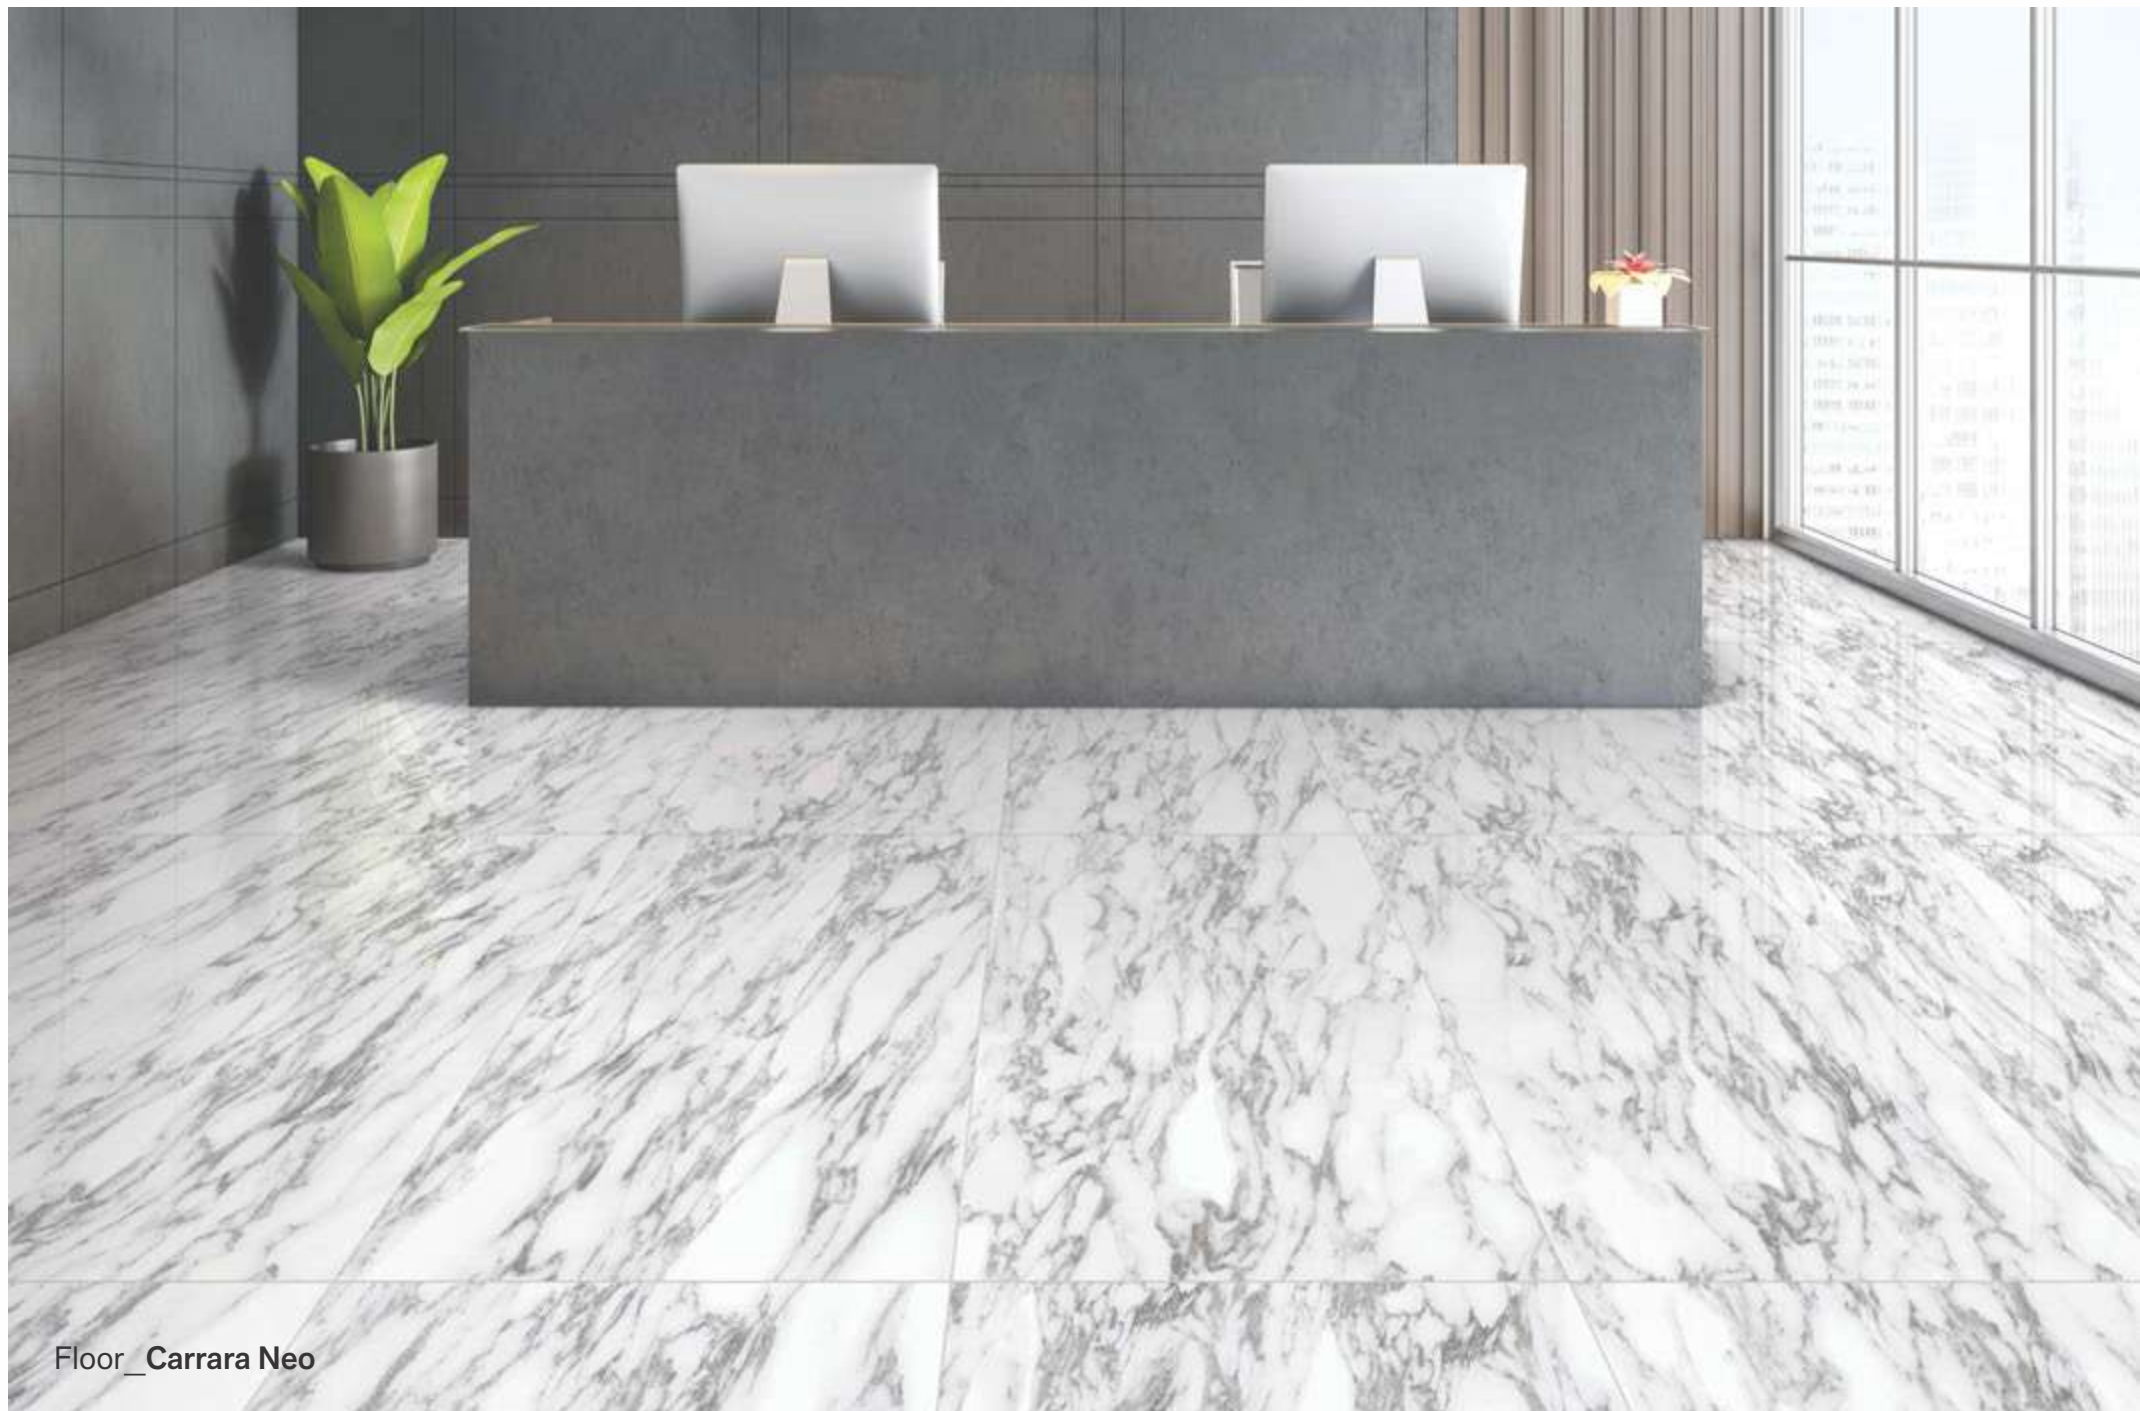

Size_ **60x120cm**

Rendom_ **4**

Floor_Calacatta Gold

Calacatta Gold

Finish_ Glossy

Size_ 60x120cm

Rendom_ 5

Floor_Carrara Neo